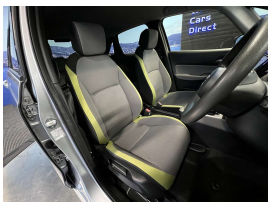

2020 Honda Fit Hybrid e:HEV - Honda Sensing - Grade 4.5. $22,990

Stock ID 17305

Engine 1500 cc, Hybrid

Body Hatchback

Odometer 54,450 km

Interior 0

Transmission Automatic

Welcome to Wholesale Cars Direct.
WCD is quality, WCD is service, it is who we are.

Grade 4.5 as expected from WCD, exceptional condition. Honda e:HEV hybrid hatch. Comes with front/rear parking sensors, Radar cruise control, Lane departure warning, Collision mitigation system, Stability control, 8 airbags, Auto headlights, ABS, Traction control, Climate air conditioning, Proximity key - Push button start, 16" factory alloys with a brand new set of tires fitted in NZ, 3 point seat belts for all seats, Isofix car seat anchor points, Reverse camera, huge economy (3.4 Liters per 100 klm) as well as 5 star safety.