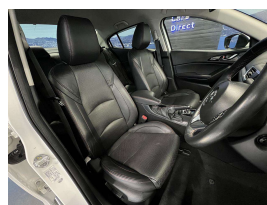

## 2015 Mazda Axela Hybrid, Leather, NZ Nav, Apple Car Play

Vehicle	Odometer	Engine	Seats	Stock ID
Details	18.800 km	2000 cc	-	15499