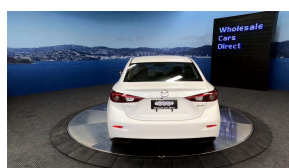

## 2015 Mazda Axela Hybrid, Leather, NZ Nav, Apple Car Play

Vehicle	Odometer	Engine	Seats	Stock ID
Details	18.800 km	2000 cc	-	15499