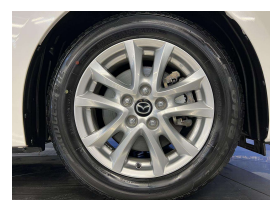

## 2015 Mazda Axela Hybrid, Leather, NZ Nav, Apple Car Play

Vehicle	Odometer	Engine	Seats	Stock ID
Details	18.800 km	2000 cc	-	15499