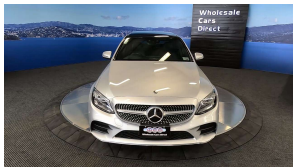

Wholesale Cars Direct

2018 Mercedes-Benz C 200 Hybrid Exclusive Package - Panoramic

Stock ID	17085
Engine	1500 cc, Hybrid
Body	Sedan
Odometer	52,930 km
Interior	Leather
Transmission	Automatic

Welcome to Wholesale Cars Direct.
WCD is quality, WCD is service, it is who we are.

One of the largest specification Mercedes Benz we have had. An absolutely beautiful European luxury AMG sport sedan. Comes with dark tinted glass, Black fabric roof trim, Speed sensitive power steering, Blind spot assist, Active park assist, Adaptive cruise control, Smartphone interaction package, Apple Car Play - Android Auto, Ambient illumination, DISTRONIC plus cross support (DTR-Q), Automatic lane recognition, Leather multi function steering wheel with paddle shift tiptronic, Dynamic select drive modes, Attention assist (Drowsiness protection), Automatic high beam switch (IHC) Heated front seats both with memory function, Stereo upgraded to NZ spec, Bluetooth, NZ Navigation, 9 Airbags, 3 Point Seat