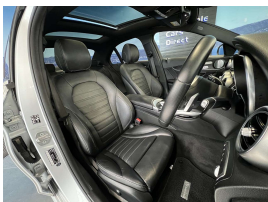

Wholesale Cars Direct

2018 Mercedes-Benz C 200 Hybrid Exclusive Package - Panoramic

Stock ID	17085
Engine	1500 cc, Hybrid
Body	Sedan
Odometer	52,930 km
Interior	Leather
Transmission	Automatic

Welcome to Wholesale Cars Direct.
WCD is quality, WCD is service, it is who we are.

One of the largest specification Mercedes Benz we have had. An absolutely beautiful European luxury AMG sport sedan. Comes with dark tinted glass, Black fabric roof trim, Speed sensitive power steering, Blind spot assist, Active park assist, Adaptive cruise control, Smartphone interaction package, Apple Car Play - Android Auto, Ambient illumination, DISTRONIC plus cross support (DTR-Q), Automatic lane recognition, Leather multi function steering wheel with paddle shift tiptronic, Dynamic select drive modes, Attention assist (Drowsiness protection), Automatic high beam switch (IHC) Heated front seats both with memory function, Stereo upgraded to NZ spec, Bluetooth, NZ Navigation, 9 Airbags, 3 Point Seat