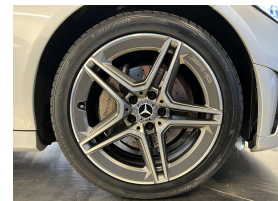

Wholesale Cars Direct

2018 Mercedes-Benz C 200 Hybrid Exclusive Package - Panoramic

Stock ID	17085
Engine	1500 cc, Hybrid
Body	Sedan
Odometer	52,930 km
Interior	Leather
Transmission	Automatic

Welcome to Wholesale Cars Direct.
WCD is quality, WCD is service, it is who we are.

One of the largest specification Mercedes Benz we have had. An absolutely beautiful European luxury AMG sport sedan. Comes with dark tinted glass, Black fabric roof trim, Speed sensitive power steering, Blind spot assist, Active park assist, Adaptive cruise control, Smartphone interaction package, Apple Car Play - Android Auto, Ambient illumination, DISTRONIC plus cross support (DTR-Q), Automatic lane recognition, Leather multi function steering wheel with paddle shift tiptronic, Dynamic select drive modes, Attention assist (Drowsiness protection), Automatic high beam switch (IHC) Heated front seats both with memory function, Stereo upgraded to NZ spec, Bluetooth, NZ Navigation, 9 Airbags, 3 Point Seat