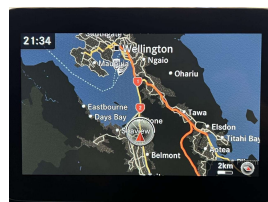

Wholesale Cars Direct

2018 Mercedes-Benz C 200 Hybrid Exclusive Package - Panoramic

Stock ID	17085
Engine	1500 cc, Hybrid
Body	Sedan
Odometer	52,930 km
Interior	Leather
Transmission	Automatic

Welcome to Wholesale Cars Direct.
WCD is quality, WCD is service, it is who we are.

One of the largest specification Mercedes Benz we have had. An absolutely beautiful European luxury AMG sport sedan. Comes with dark tinted glass, Black fabric roof trim, Speed sensitive power steering, Blind spot assist, Active park assist, Adaptive cruise control, Smartphone interaction package, Apple Car Play - Android Auto, Ambient illumination, DISTRONIC plus cross support (DTR-Q), Automatic lane recognition, Leather multi function steering wheel with paddle shift tiptronic, Dynamic select drive modes, Attention assist (Drowsiness protection), Automatic high beam switch (IHC) Heated front seats both with memory function, Stereo upgraded to NZ spec, Bluetooth, NZ Navigation, 9 Airbags, 3 Point Seat