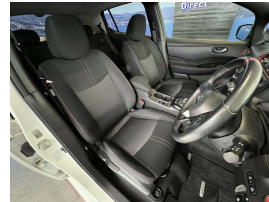

Wholesale Cars Direct

2019 Nissan Leaf Nismo 40kwh - 98.9% SOH - Grade 4.5 A -

Vehicle	Odometer	Engine	Seats	Stock ID
Details	64,516 km	0 cc	-	16103

TRADE IN's

All trade ins can be facilitated here quickly and easily