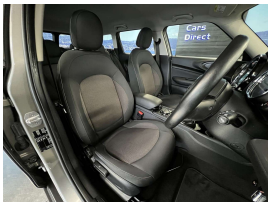

## 2019 Mini Clubman Facelift Cooper - Buckingham Model - Grade 4.5.

<b>Stock ID</b>	17299
<b>Engine</b>	1500 cc
<b>Body</b>	Hatchback
<b>Odometer</b>	65,560 km
<b>Interior</b>	0
<b>Transmission</b>	Automatic

Welcome to Wholesale Cars Direct.  
WCD is quality, WCD is service, it is who we are.

A rare absolute premium condition grade 4.5 facelift Buckingham Mini Clubman. Comes with sports leather multi function steering wheel, Comfort access, Driving assistant, Cruise control, Wireless Apple CarPlay, Forward collision warning, Pedestrian alert, Automatic headlights, Automatic wipers, Climate control, Chrome line exterior, Factory Bluetooth music streaming, Hands free, 16" loop spoke alloys, iDrive, Stereo upgraded to NZ spec, NZ Navigation, 3 point safety belts for all seats, Isofix car seat anchor points, 8 Airbags, Proximity key - Push button start, Reverse camera.