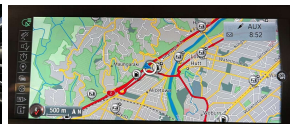

2015 BMW 435i Motorsport - Apple Car Play - Grade 4.5 - Leather.