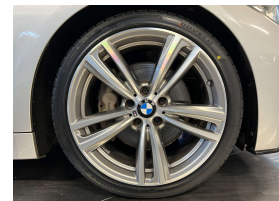

## 2015 BMW 435i Motorsport - Apple Car Play - Grade 4.5 - Leather.

<b>Stock ID</b>	17276
<b>Engine</b>	3000 cc
<b>Body</b>	Coupe
<b>Odometer</b>	75,310 km
<b>Interior</b>	Leather
<b>Transmission</b>	Automatic

Welcome to Wholesale Cars Direct.  
WCD is quality, WCD is service, it is who we are.

The hottest Gran Coupes we have had. An exceptional grade 4.5, awesome spec. Comes with 6 Airbags, Isofix child seat anchor points, Multi function steering wheel with paddle shift tiptronic, Front/Rear parking sensors, Auto headlights, Comfort access, Heated electric front seats with memory drivers seat, Driving assistant, Heads up display, Dual climate air conditioning, Park distance control, Active cruise control, Front end collision warning, Lane departure warning, 19" factory alloys with a brand new set of tyres fitted in NZ, 3 point seat belts for all seats, Bluetooth, Reverse camera, Proximity key - Push button start, Stereo upgraded to NZ spec, NZ navigation, Wireless Apple Car Play, iDrive,