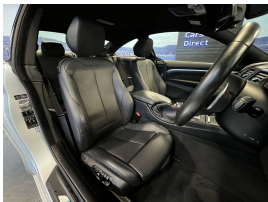

2015 BMW 435i Motorsport - Apple Car Play - Grade 4.5 - Leather.