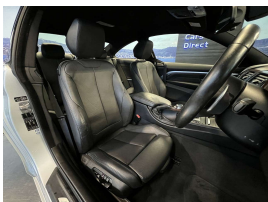

2015 BMW 435i Motorsport - Apple Car Play - Grade 4.5 - Leather.

Stock ID	17276
Engine	3000 cc
Body	Coupe
Odometer	75,310 km
Interior	Leather
Transmission	Automatic

Welcome to Wholesale Cars Direct.
WCD is quality, WCD is service, it is who we are.

The hottest Gran Coupes we have had. An exceptional grade 4.5, awesome spec. Comes with 6 Airbags, Isofix child seat anchor points, Multi function steering wheel with paddle shift tiptronic, Front/Rear parking sensors, Auto headlights, Comfort access, Heated electric front seats with memory drivers seat, Driving assistant, Heads up display, Dual climate air conditioning, Park distance control, Active cruise control, Front end collision warning, Lane departure warning, 19" factory alloys with a brand new set of tyres fitted in NZ, 3 point seat belts for all seats, Bluetooth, Reverse camera, Proximity key - Push button start, Stereo upgraded to NZ spec, Wireless Apple Car Play, iDrive, Adaptive head