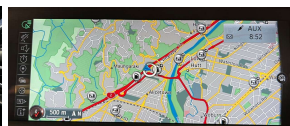

2015 BMW 435i Motorsport - Apple Car Play - Grade 4.5 - Leather.

Stock ID	17276
Engine	3000 cc
Body	Coupe
Odometer	75,310 km
Interior	Leather
Transmission	Automatic

Welcome to Wholesale Cars Direct.
WCD is quality, WCD is service, it is who we are.

The hottest Gran Coupes we have had. An exceptional grade 4.5, awesome spec. Comes with 6 Airbags, Isofix child seat anchor points, Multi function steering wheel with paddle shift tiptronic, Front/Rear parking sensors, Auto headlights, Comfort access, Heated electric front seats with memory drivers seat, Driving assistant, Heads up display, Dual climate air conditioning, Park distance control, Active cruise control, Front end collision warning, Lane departure warning, 19" factory alloys with a brand new set of tyres fitted in NZ, 3 point seat belts for all seats, Bluetooth, Reverse camera, Proximity key - Push button start, Stereo upgraded to NZ spec, Wireless Apple Car Play, iDrive, Adaptive head