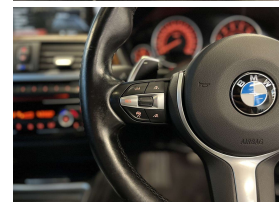

2015 BMW 435i Motorsport - Apple Car Play - Grade 4.5 - Leather.

Stock ID	17276
Engine	3000 cc
Body	Coupe
Odometer	75,310 km
Interior	Leather
Transmission	Automatic

Welcome to Wholesale Cars Direct.
WCD is quality, WCD is service, it is who we are.

The hottest Gran Coupes we have had. An exceptional grade 4.5, awesome spec. Comes with 6 Airbags, Isofix child seat anchor points, Multi function steering wheel with paddle shift tiptronic, Front/Rear parking sensors, Auto headlights, Comfort access, Heated electric front seats with memory drivers seat, Driving assistant, Heads up display, Dual climate air conditioning, Park distance control, Active cruise control, Front end collision warning, Lane departure warning, 19" factory alloys with a brand new set of tyres fitted in NZ, 3 point seat belts for all seats, Bluetooth, Reverse camera, Proximity key - Push button start, Stereo upgraded to NZ spec, Wireless Apple Car Play, iDrive, Adaptive head