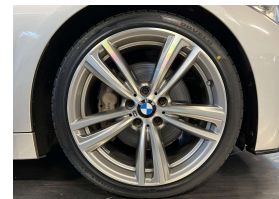

## 2015 BMW 435i Motorsport - Apple Car Play - Grade 4.5 - Leather.

<b>Stock ID</b>	17276
<b>Engine</b>	3000 cc
<b>Body</b>	Coupe
<b>Odometer</b>	75,310 km
<b>Interior</b>	Leather
<b>Transmission</b>	Automatic

Welcome to Wholesale Cars Direct.  
WCD is quality, WCD is service, it is who we are.

The hottest Gran Coupes we have had. An exceptional grade 4.5, awesome spec. Comes with 6 Airbags, Isofix child seat anchor points, Multi function steering wheel with paddle shift tiptronic, Front/Rear parking sensors, Auto headlights, Comfort access, Heated electric front seats with memory drivers seat, Driving assistant, Heads up display, Dual climate air conditioning, Park distance control, Active cruise control, Front end collision warning, Lane departure warning, 19" factory alloys with a brand new set of tyres fitted in NZ, 3 point seat belts for all seats, Bluetooth, Reverse camera, Proximity key - Push button start, Stereo upgraded to NZ spec, Wireless Apple Car Play, iDrive, Adaptive head