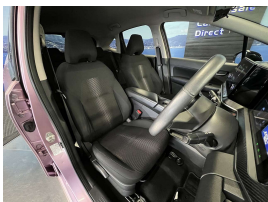

# 2021 Nissan Note Hot Hybrid - BIG Spec - Pro Pilot - Grade 4.5. \$24,990

|                     |                 |
|---------------------|-----------------|
| <b>Stock ID</b>     | 17268           |
| <b>Engine</b>       | 1200 cc, Hybrid |
| <b>Body</b>         | Hatchback       |
| <b>Odometer</b>     | 49,730 km       |
| <b>Interior</b>     | 0               |
| <b>Transmission</b> | Automatic       |

Welcome to Wholesale Cars Direct.  
WCD is quality, WCD is service, it is who we are.

Exceptionally hot looking Hybrid Nissan Note. The Busou Japan Limited body kit is sensationally cool along with well suited after market 16" alloys with a brand new set of tires fitted in NZ. Comes with Front/Rear parking sensors, Heated seats, Heated steering wheel. 7 Airbags, Auto headlights, Auto high beam assist, Proximity key - Push button start, Bluetooth Wireless Apple Car Play, Wireless charging, 360 degree camera, Reverse camera, Emergency brake assist, Lane assist, Traffic sign assist, Blind spot assist, Steering assist, 3 Point seat belts for all seats, Rear cross traffic alert, Adaptive cruise control, Climate Air condition, Isofix car seat anchor points, Pro pilot.