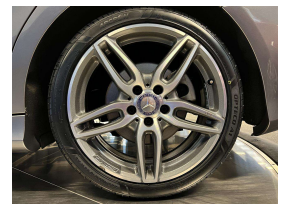

Wholesale Cars Direct

2017 Mercedes-Benz CLA 180 Shooting Brake AMG Sports -

Vehicle	Odometer	Engine	Seats	Stock ID
Details	28.928 km	1600 cc	5	16147

TRADE IN's

All trade ins can be facilitated here quickly and easily