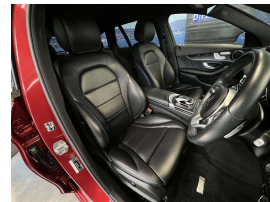

Wholesale Cars Direct

2019 Mercedes-Benz C 200 Hybrid - AMG 4Matic - Avantgarde

Vehicle	Odometer	Engine	Seats	Stock ID
Details	96.190 km	1500 cc	5	16116

TRADE IN's

All trade ins can be facilitated here quickly and easily