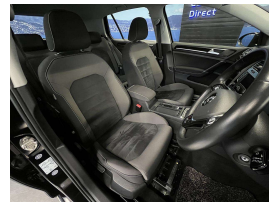

Wholesale Cars Direct

2013 Volkswagen Golf 1.4 Highline - NZ Stereo Upgrade -

Vehicle	Odometer	Engine	Seats	Stock ID
Details	58.700 km	1400 cc	-	15762

TRADE IN's

All trade ins can be facilitated here quickly and easily