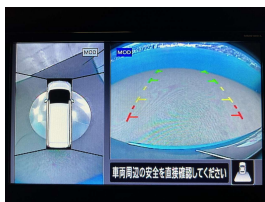

## 2019 Nissan Serena Hybrid Facelift Highway Star V Selection 2.

**Stock ID** 17168

**Engine** 2000 cc, Hybrid

**Body** People Mover

**Odometer** 92,990 km

**Interior** 8 seats, 0

**Transmission** Automatic

Welcome to Wholesale Cars Direct.  
WCD is quality, WCD is service, it is who we are.

A pristine big spec new shape Hybrid Highway Star Serena. Comes with auto 360 degree camera, Reverse camera, Forward collision warning, Two keys, Auto stop/start, 8 Seats, Twin electric sliding side doors, 6 airbags, Isofix anchor points, Stability control, Front/Rear parking sensors, Climate air condition, Automatic headlights, Push button start - Proximity keyless, Cruise control, Emergency brake, 16" factory alloys, 3 point safety belts for all seats.