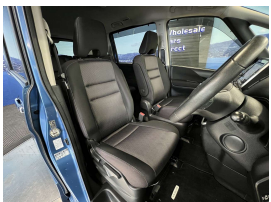

## 2019 Nissan Serena Hybrid Facelift Highway Star V Selection 2.

**Stock ID** 17168

**Engine** 2000 cc, Hybrid

**Body** People Mover

**Odometer** 92,990 km

**Interior** 8 seats, 0

**Transmission** Automatic

Welcome to Wholesale Cars Direct.  
WCD is quality, WCD is service, it is who we are.

A pristine big spec new shape Hybrid Highway Star Serena. Comes with auto 360 degree camera, Reverse camera, Forward collision warning, Two keys, Auto stop/start, 8 Seats, Twin electric sliding side doors, 6 airbags, Isofix anchor points, Stability control, Front/Rear parking sensors, Climate air condition, Automatic headlights, Push button start - Proximity keyless, Cruise control, Emergency brake, 16" factory alloys, 3 point safety belts for all seats.