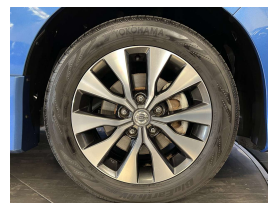

## 2019 Nissan Serena Hybrid Facelift Highway Star V Selection 2.

**Stock ID** 17168

**Engine** 2000 cc, Hybrid

**Body** People Mover

**Odometer** 92,990 km

**Interior** 8 seats, 0

**Transmission** Automatic

Welcome to Wholesale Cars Direct.  
WCD is quality, WCD is service, it is who we are.

A pristine big spec new shape Hybrid Highway Star Serena. Comes with auto 360 degree camera, Reverse camera, Forward collision warning, Two keys, Auto stop/start, 8 Seats, Twin electric sliding side doors, 6 airbags, Isofix anchor points, Stability control, Front/Rear parking sensors, Climate air condition, Automatic headlights, Push button start - Proximity keyless, Cruise control, Emergency brake, 16" factory alloys, 3 point safety belts for all seats.