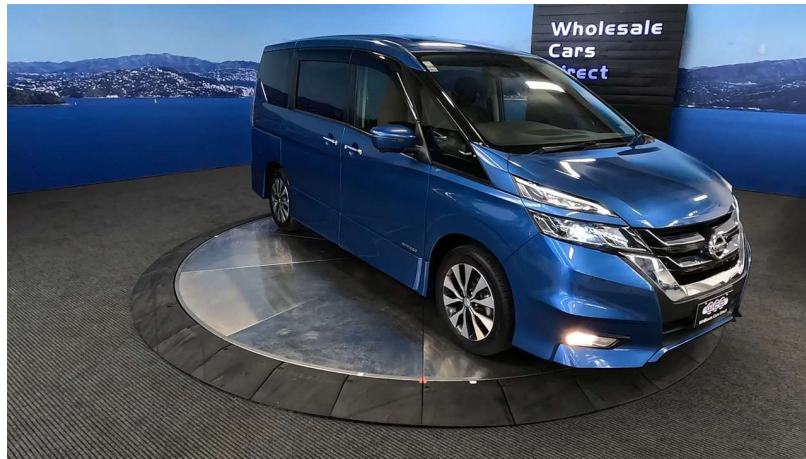

Wholesale Cars Direct

2019 Nissan Serena Hybrid Facelift Highway Star V Selection 2.

Stock ID 17168

Engine 2000 cc, Hybrid

Body People Mover

Odometer 92,990 km

Interior 8 seats, 0

Transmission Automatic

Welcome to Wholesale Cars Direct.
WCD is quality, WCD is service, it is who we are.

A pristine big spec new shape Hybrid Highway Star Serena. Comes with auto 360 degree camera, Reverse camera, Forward collision warning, Two keys, Auto stop/start, 8 Seats, Twin electric sliding side doors, 6 airbags, Isofix anchor points, Stability control, Front/Rear parking sensors, Climate air condition, Automatic headlights, Push button start - Proximity keyless, Cruise control, Emergency brake, 16" factory alloys, 3 point safety belts for all seats.