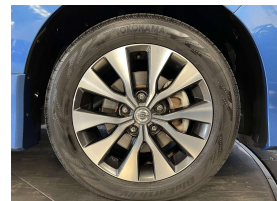

Wholesale Cars Direct

2019 Nissan Serena Hybrid Facelift Highway Star V Selection 2.

Stock ID 17168

Engine 2000 cc, Hybrid

Body People Mover

Odometer 92,990 km

Interior 8 seats, 0

Transmission Automatic

Welcome to Wholesale Cars Direct.
WCD is quality, WCD is service, it is who we are.

A pristine big spec new shape Hybrid Highway Star Serena. Comes with auto 360 degree camera, Reverse camera, Forward collision warning, Two keys, Auto stop/start, 8 Seats, Twin electric sliding side doors, 6 airbags, Isofix anchor points, Stability control, Front/Rear parking sensors, Climate air condition, Automatic headlights, Push button start - Proximity keyless, Cruise control, Emergency brake, 16" factory alloys, 3 point safety belts for all seats.