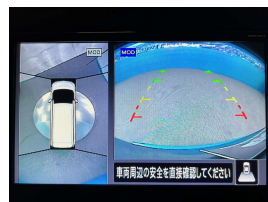

Wholesale Cars Direct

2019 Nissan Serena Hybrid Facelift Highway Star V Selection 2.

Stock ID 17168

Engine 2000 cc, Hybrid

Body People Mover

Odometer 92,990 km

Interior 8 seats, 0

Transmission Automatic

Welcome to Wholesale Cars Direct.
WCD is quality, WCD is service, it is who we are.

A pristine big spec new shape Hybrid Highway Star Serena. Comes with auto 360 degree camera, Reverse camera, Forward collision warning, Two keys, Auto stop/start, 8 Seats, Twin electric sliding side doors, 6 airbags, Isofix anchor points, Stability control, Front/Rear parking sensors, Climate air condition, Automatic headlights, Push button start - Proximity keyless, Cruise control, Emergency brake, 16" factory alloys, 3 point safety belts for all seats.