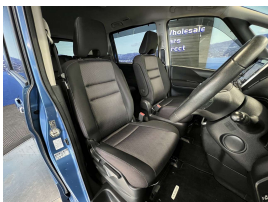

Wholesale Cars Direct

2019 Nissan Serena Hybrid Facelift Highway Star V Selection 2.

Stock ID 17168

Engine 2000 cc, Hybrid

Body People Mover

Odometer 92,990 km

Interior 8 seats, 0

Transmission Automatic

Welcome to Wholesale Cars Direct.
WCD is quality, WCD is service, it is who we are.

A pristine big spec new shape Hybrid Highway Star Serena. Comes with auto 360 degree camera, Reverse camera, Forward collision warning, Two keys, Auto stop/start, 8 Seats, Twin electric sliding side doors, 6 airbags, Isofix anchor points, Stability control, Front/Rear parking sensors, Climate air condition, Automatic headlights, Push button start - Proximity keyless, Cruise control, Emergency brake, 16" factory alloys, 3 point safety belts for all seats.