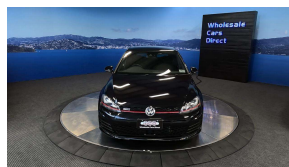

## 2016 Volkswagen Golf GTI - NZ Nav & Stereo Upgrade - Grad

Vehicle	Odometer	Engine	Seats	Stock ID
Details	56.200 km	2000 cc	-	15756