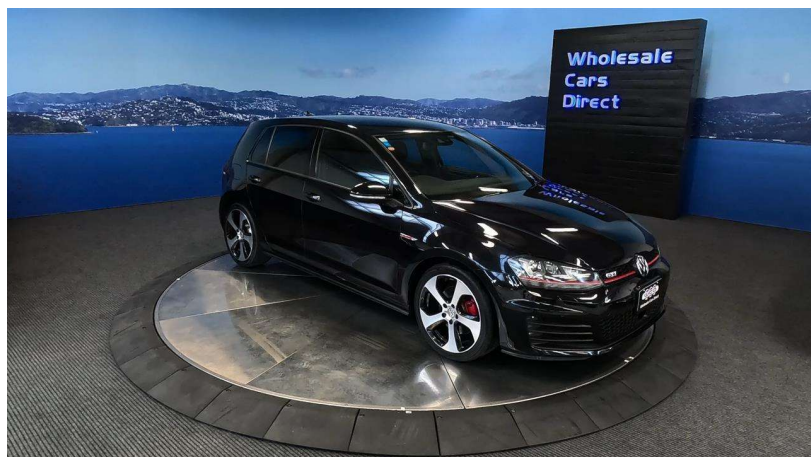

## 2016 Volkswagen Golf GTI - NZ Nav & Stereo Upgrade - Grad

Vehicle	Odometer	Engine	Seats	Stock ID
Details	56.200 km	2000 cc	-	15756