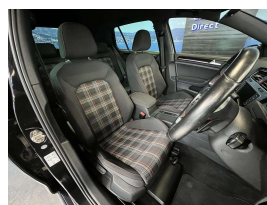

## 2016 Volkswagen Golf GTI - NZ Nav & Stereo Upgrade - Grad

Vehicle	Odometer	Engine	Seats	Stock ID
Details	56.200 km	2000 cc	-	15756