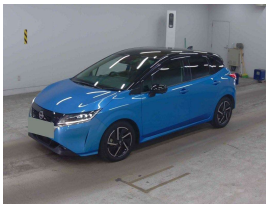

2022 Nissan Note Hybrid X Edition - Leather - Low Kms - Grade 4.5.

Stock ID 17457

Engine 1200 cc, Hybrid

Body Hatchback

Odometer 22,862 km

Interior Leather

Transmission Automatic

Welcome to Wholesale Cars Direct.
WCD is quality, WCD is service, it is who we are.

This vehicle is in storge. It can be processed upon genuine interest or purchased subject to condition & test drive.