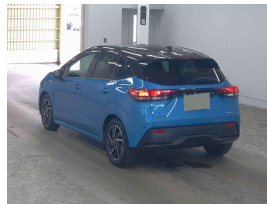

2022 Nissan Note Hybrid X Edition - Leather - Low Kms - Grade 4.5.

Stock ID 17457

Engine 1200 cc, Hybrid

Body Hatchback

Odometer 22,862 km

Interior Leather

Transmission Automatic

Welcome to Wholesale Cars Direct.
WCD is quality, WCD is service, it is who we are.

This vehicle is in storge. It can be processed upon genuine interest or purchased subject to condition & test drive.