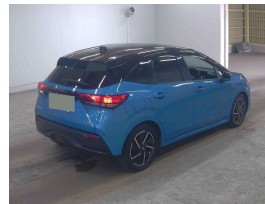

2022 Nissan Note Hybrid X Edition - Leather - Low Kms - Grade 4.5.

Stock ID 17457

Engine 1200 cc, Hybrid

Body Hatchback

Odometer 22,862 km

Interior Leather

Transmission Automatic

Welcome to Wholesale Cars Direct.
WCD is quality, WCD is service, it is who we are.

This vehicle is in storge. It can be processed upon genuine interest or purchased subject to condition & test drive.