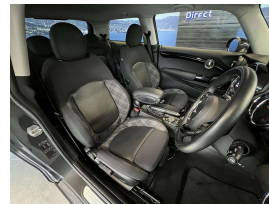

## 2015 Mini Cooper S - Grade 4.5. \$20,600

Vehicle	Odometer	Engine	Seats	Stock ID
Details	61,075 km	2000 cc	-	16077