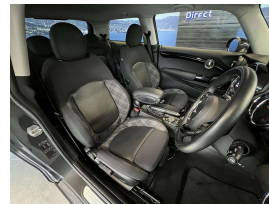

## 2015 Mini Cooper S - Grade 4.5. \$19,990

Vehicle	Odometer	Engine	Seats	Stock ID
Details	61,075 km	2000 cc	-	16077