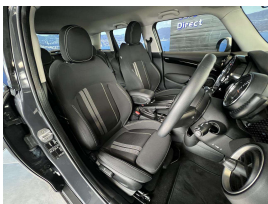

Stock ID	16527
Engine	2000 cc
Body	Hatchback
Odometer	61,420 km
Interior	0
Transmission	Automatic

Welcome to Wholesale Cars Direct.
WCD is quality, WCD is service, it is who we are.

One immaculate condition hot hatch, high grade auction sheet. Comes with 16 Inch Loop spoke alloys, Sorts front seats, Leather steering wheel, Park distance control, Upgraded to NZ Navigation, Stereo upgraded to NZ spec, Proximity key - Push button start, 3 Point seat belts for all seats, Bluetooth, Reverse camera, 6 Airbags, Rear parking sensors.