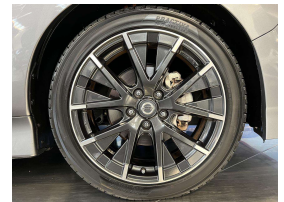

Wholesale Cars Direct

2018 Nissan Leaf Nismo 40kwh - English Dash & Stereo

Vehicle	Odometer	Engine	Seats	Stock ID
Details	45,300 km	0 cc	5	16138

Quality is not a marketing act at Wholesale Cars Direct, it is who we are.

This Nismo Leaf is a stunning example of WCD award winning presentation. A brand new set of tyres fitted in NZ through the old set having aged cracks. This leaf comes with 88% battery state of health. Features include Nismo alloy wheels, 10 x SRS airbags, Radar Cruise control, Heated Seats, Top view camera, Heated steering wheel, Forward collision warning, Factory Bluetooth handsfree & music streaming, Reverse Camera, Pro Pilot, Dash & stereo converted to English, 3 Point seat belts for all seats, Isofix car seat anchor points, Parking sensors, Proximity key, Push button start, We also supply a Deluxe NZ spec 8 amp charger cable with delayed start, LCD screen and over current protection at a cost to WCD, not you of \$599.