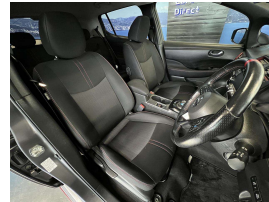

Wholesale Cars Direct

2018 Nissan Leaf Nismo 40kwh - English Dash & Stereo

Vehicle	Odometer	Engine	Seats	Stock ID
Details	45,300 km	0 cc	5	16138

Quality is not a marketing act at Wholesale Cars Direct, it is who we are.

This Nismo Leaf is a stunning example of WCD award winning presentation. A brand new set of tyres fitted in NZ through the old set having aged cracks. This leaf comes with 88% battery state of health. Features include Nismo alloy wheels, 10 x SRS airbags, Radar Cruise control, Heated Seats, Top view camera, Heated steering wheel, Forward collision warning, Factory Bluetooth handsfree & music streaming, Reverse Camera, Pro Pilot, Dash & stereo converted to English, 3 Point seat belts for all seats, Isofix car seat anchor points, Parking sensors, Proximity key, Push button start, We also supply a Deluxe NZ spec 8 amp charger cable with delayed start, LCD screen and over current protection at a cost to WCD, not you of \$599.