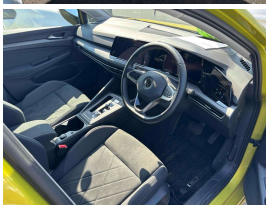

Wholesale Cars Direct

2021 Volkswagen Golf Hybrid e:TSI Style - Hot Look - WCD Pristine.

Stock ID 17475

Engine 1490 cc, Hybrid

Body Station Wagon

Odometer 35,094 km

Interior 0

Transmission Automatic

Welcome to Wholesale Cars Direct. WCD is quality, WCD is service, it is who we are.

Great example of the new shape hybrid Volkswagen Golf. This is due to arrive end of June/early July. It can be fast tracked through compliance upon arrival with genuine interest, or purchased prior subject to condition & test drive.