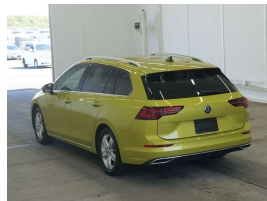

Wholesale Cars Direct

2021 Volkswagen Golf Hybrid e:TSI Style - Hot Look - WCD Pristine.

Stock ID 17475

Engine 1490 cc, Hybrid

Body Station Wagon

Odometer 35,094 km

Interior 0

Transmission Automatic

Welcome to Wholesale Cars Direct. WCD is quality, WCD is service, it is who we are.

Great example of the new shape hybrid Volkswagen Golf. This is due to arrive end of June/early July. It can be fast tracked through compliance upon arrival with genuine interest, or purchased prior subject to condition & test drive.