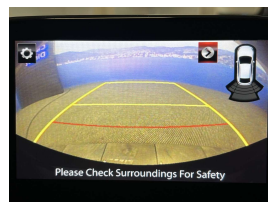

2020 Mazda Demio 1.5 - Great Spec - Two Keys - Premium WCD