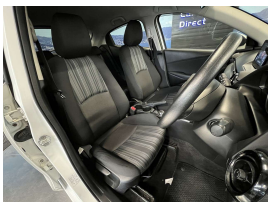

## 2020 Mazda Demio 1.5 - Great Spec - Two Keys - Premium WCD

**Stock ID** 17178  
**Engine** 1500 cc  
**Body** Hatchback  
**Odometer** 72,120 km  
**Interior** 0  
**Transmission** Automatic

Welcome to Wholesale Cars Direct.  
WCD is quality, WCD is service, it is who we are.

Premium condition 1.5 litre new shape Mazda Demio. Comes with Smart city brake support, Blind spot monitoring, Rear cross traffic alert, Reversing camera, Lane departure warning, Proximity key - Push button start, Bluetooth handsfree/Music streaming, Air conditioning, Stability control, Isofix child seat anchors, 6 airbags, 3 point seat belt for all seats, Auto wipers, Auto headlights, Rear parking sensors, Two keys.