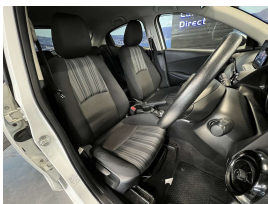

Wholesale Cars Direct

2020 Mazda Demio 1.5 - Great Spec - Two Keys - Premium WCD

Stock ID 17178

Engine 1500 cc

Body Hatchback

Odometer 72,120 km

Interior 0

Transmission Automatic

Welcome to Wholesale Cars Direct.
WCD is quality, WCD is service, it is who we are.

Premium condition 1.5 litre new shape Mazda Demio. Comes with Smart city brake support, Blind spot monitoring, Rear cross traffic alert, Reversing camera, Lane departure warning, Proximity key - Push button start, Bluetooth handsfree/Music streaming, Air conditioning, Stability control, Isofix child seat anchors, 6 airbags, 3 point seat belt for all seats, Auto wipers, Auto headlights, Rear parking sensors, Two keys.