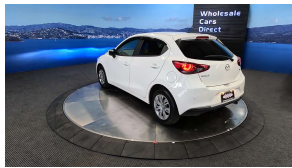

Wholesale Cars Direct

2020 Mazda Demio 1.5 - Great Spec - Two Keys - Premium WCD

Stock ID 17178

Engine 1500 cc

Body Hatchback

Odometer 72,120 km

Interior 0

Transmission Automatic

Welcome to Wholesale Cars Direct.
WCD is quality, WCD is service, it is who we are.

Premium condition 1.5 litre new shape Mazda Demio. Comes with Smart city brake support, Blind spot monitoring, Rear cross traffic alert, Reversing camera, Lane departure warning, Proximity key - Push button start, Bluetooth handsfree/Music streaming, Air conditioning, Stability control, Isofix child seat anchors, 6 airbags, 3 point seat belt for all seats, Auto wipers, Auto headlights, Rear parking sensors, Two keys.