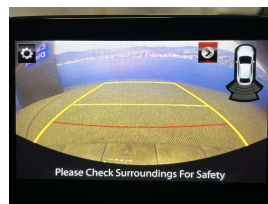

2020 Mazda Demio 1.5 - Great Spec - Two Keys - Premium WCD

Stock ID 17178

Engine 1500 cc

Body Hatchback

Odometer 72,120 km

Interior 0

Transmission Automatic

Welcome to Wholesale Cars Direct.
WCD is quality, WCD is service, it is who we are.

Premium condition 1.5 litre new shape Mazda Demio. Comes with Smart city brake support, Blind spot monitoring, Rear cross traffic alert, Reversing camera, Lane departure warning, Proximity key - Push button start, Bluetooth handsfree/Music streaming, Air conditioning, Stability control, Isofix child seat anchors, 6 airbags, 3 point seat belt for all seats, Auto wipers, Auto headlights, Rear parking sensors, Two keys.