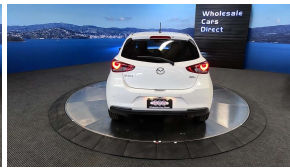

Wholesale Cars Direct

2020 Mazda Demio 1.5 - Great Spec - Two Keys - Premium WCD

Stock ID 17178

Engine 1500 cc

Body Hatchback

Odometer 72,120 km

Interior 0

Transmission Automatic

Welcome to Wholesale Cars Direct.
WCD is quality, WCD is service, it is who we are.

Premium condition 1.5 litre new shape Mazda Demio. Comes with Smart city brake support, Blind spot monitoring, Rear cross traffic alert, Reversing camera, Lane departure warning, Proximity key - Push button start, Bluetooth handsfree/Music streaming, Air conditioning, Stability control, Isofix child seat anchors, 6 airbags, 3 point seat belt for all seats, Auto wipers, Auto headlights, Rear parking sensors, Two keys.