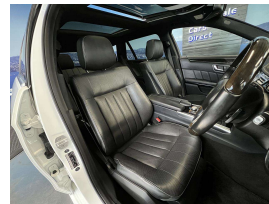

Quality is not a marketing act at Wholesale Cars Direct, it is who we are.

This is such a special Mercedes V8 estate. Only one for sale in NZ. We cant write to much due to the very special feature list. Features include full Napa leather trim, Panoramic sliding sunroof, Bluetooth handsfree, Music streaming, Reverse Camera, Cruise control plus (Distronic plus), Active park assist, Driving package, Rear end collision warning & protection system, Electric tailgate, Distronic plus cross support, Expanded brake assist (BAS+) Brake assist plus cross traffic (BAS+Q) Autonomous brake intervention warning for pedestrian, Memory package for front seats, Side airbags in rear with belt force limiter, Collision minimization brake intervention, Premium sound system, Dark tinted glass, Rear seat heating, Pedestrian protection, 11 x SRS airbags, Parking Sensors, Proximity Key, Push Button Start, Dual side air conditioning, Upgraded navigation & stereo to NZ spec, Paddle shift tiptronic. Factory 18 inch limited alloys. 4.7 Litre V8 Twin Turbo V8 petrol engine.

TRADE IN's

All trade ins can be facilitated here quickly and easily

FINANCE

Using only New Zealands best finance companies we are focused on ensuring a simple, hassle free experience to have you driving away in your new vehicle as quickly as possible

Wholesale Cars Direct, Phone 0800 22 44 02, Email sales@wcd.co.nz