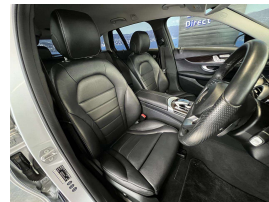

## 2017 Mercedes-Benz C 350 E Plug in Hybrid - Avantgarde -

Vehicle	Odometer	Engine	Seats	Stock ID
Details	34.903 km	2000 cc	5	16111