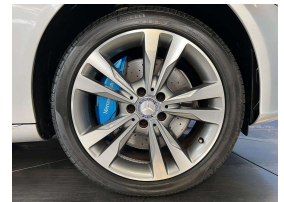

## 2017 Mercedes-Benz C 350 E Plug in Hybrid - Avantgarde -

Vehicle	Odometer	Engine	Seats	Stock ID
Details	34.903 km	2000 cc	5	16111