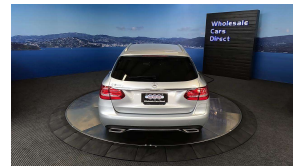

## 2017 Mercedes-Benz C 350 E Plug in Hybrid - Avantgarde -

Vehicle	Odometer	Engine	Seats	Stock ID
Details	34.903 km	2000 cc	5	16111