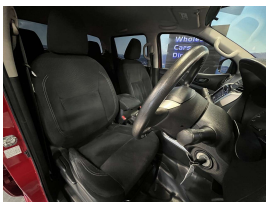

## 2016 Nissan Navara NZ New DX - Low Kms - Two Owners - Extremely

**Stock ID** 17502

**Engine** 2500 cc, Internal Combustion

**Body** Ute

**Odometer** 61,300 km

**Interior** 0

**Transmission** Manual

Welcome to Wholesale Cars Direct.  
WCD is quality, WCD is service, it is who we are.

Great value low Klm NZ New Nissan Navara DX. Just two owners plus two car dealers. Last owner had for eight years, very well looked after. 6 Speed Manual, 16" alloys with a brand new set of tires, just serviced, Cruise control, Bluetooth handsfree, Climate air conditioning, Reverse camera, Auto headlights, 7 airbags, nudge bar.