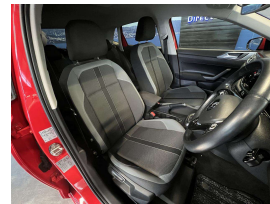

Wholesale Cars Direct

2019 Volkswagen Polo Virtual Cockpit - Grade 4.5. \$20,600

Vehicle	Odometer	Engine	Seats	Stock ID
Details	56,379 km	1000 cc	5	16179

TRADE IN's

All trade ins can be facilitated here quickly and easily