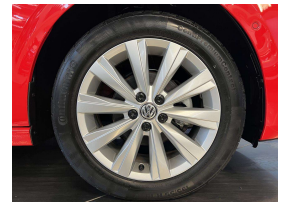

Wholesale Cars Direct

2019 Volkswagen Polo Virtual Cockpit - Grade 4.5. \$20,600

Vehicle	Odometer	Engine	Seats	Stock ID
Details	56,379 km	1000 cc	5	16179

TRADE IN's

All trade ins can be facilitated here quickly and easily