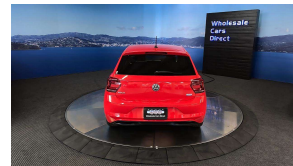

Wholesale Cars Direct

2019 Volkswagen Polo Virtual Cockpit - Grade 4.5. \$20,600

Vehicle	Odometer	Engine	Seats	Stock ID
Details	56,379 km	1000 cc	5	16179

TRADE IN's

All trade ins can be facilitated here quickly and easily