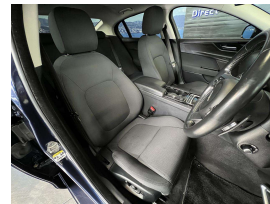

## 2017 Jaguar XE Pure - 18 inch Alloys - NZ Nav - Grade 4.5.

Vehicle	Odometer	Engine	Seats	Stock ID
Details	61.934 km	2000 cc	5	16152