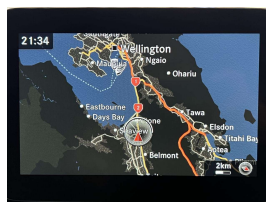

Wholesale Cars Direct

2018 Mercedes-Benz C 200 AMG Sports - 11,350 Kms - Grade 4.5 -

Stock ID	17314
Engine	2000 cc
Body	Sedan
Odometer	11,430 km
Interior	Leather
Transmission	Automatic

Welcome to Wholesale Cars Direct.
WCD is quality, WCD is service, it is who we are.

This is an absolute Premium Spec, totally pristine low K1m grade 4.5 European gem. Comes with autonomous cruise control (DISTRONIC plus), Active blind spot assist, Multi-function sport steering wheel with paddle shift tiptronic, Attention assist (Drowsiness detection) Active lane keep assist, Rear end collision warning, DISTRONIC plus cross support (DTR+Q), Expanded brake assist (BAS+Q) Autonomous brake intervention, Collision minimization brake intervention, Ambient illumination, AMG styling front spoiler - Side skirt, 18" AMG 5 spoke alloys with a brand new set of tyres fitted in NZ, AMG line interior – AMG sports package interior, Dark tinted glass, Heated front seats - Drivers seat with memory