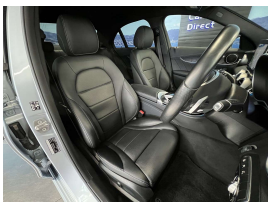

Wholesale Cars Direct

2018 Mercedes-Benz C 200 AMG Sports - 11,350 Kms - Grade 4.5 -

Stock ID	17314
Engine	2000 cc
Body	Sedan
Odometer	11,430 km
Interior	Leather
Transmission	Automatic

Welcome to Wholesale Cars Direct.
WCD is quality, WCD is service, it is who we are.

This is an absolute Premium Spec, totally pristine low K1m grade 4.5 European gem. Comes with autonomous cruise control (DISTRONIC plus), Active blind spot assist, Multi-function sport steering wheel with paddle shift tiptronic, Attention assist (Drowsiness detection) Active lane keep assist, Rear end collision warning, DISTRONIC plus cross support (DTR+Q), Expanded brake assist (BAS+Q) Autonomous brake intervention, Collision minimization brake intervention, Ambient illumination, AMG styling front spoiler - Side skirt, 18" AMG 5 spoke alloys with a brand new set of tyres fitted in NZ, AMG line interior – AMG sports package interior, Dark tinted glass, Heated front seats - Drivers seat with memory

AJ Hoare
Vehicle Consultant
0800 22 44 02
021 784 687
aj@wcd.co.nz

Scotty Duncan
For Finance
+ Vehicle Consultant
0800 22 44 02 EXTN 2
022 071 2299
scott@wcd.co.nz