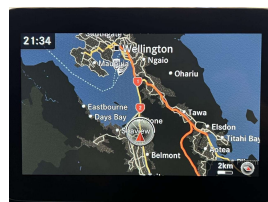

Stock ID	17314
Engine	2000 cc
Body	Sedan
Odometer	11,430 km
Interior	Leather
Transmission	Automatic

Welcome to Wholesale Cars Direct.
WCD is quality, WCD is service, it is who we are.

This is an absolute Premium Spec, totally pristine low K1m grade 4.5 European gem. Comes with autonomous cruise control (DISTRONIC plus), Active blind spot assist, Multi-function sport steering wheel with paddle shift tiptronic, Attention assist (Drowsiness detection) Active lane keep assist, Rear end collision warning, DISTRONIC plus cross support (DTR+Q), Expanded brake assist (BAS+Q) Autonomous brake intervention, Collision minimization brake intervention, Ambient illumination, AMG styling front spoiler - Side skirt, 18" AMG 5 spoke alloys with a brand new set of tyres fitted in NZ, AMG line interior – AMG sports package interior, Dark tinted glass, Heated front seats - Drivers seat with memory