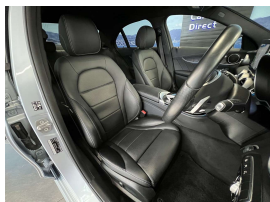

Stock ID	17314
Engine	2000 cc
Body	Sedan
Odometer	11,430 km
Interior	Leather
Transmission	Automatic

Welcome to Wholesale Cars Direct.
WCD is quality, WCD is service, it is who we are.

This is an absolute Premium Spec, totally pristine low K1m grade 4.5 European gem. Comes with autonomous cruise control (DISTRONIC plus), Active blind spot assist, Multi-function sport steering wheel with paddle shift tiptronic, Attention assist (Drowsiness detection) Active lane keep assist, Rear end collision warning, DISTRONIC plus cross support (DTR+Q), Expanded brake assist (BAS+Q) Autonomous brake intervention, Collision minimization brake intervention, Ambient illumination, AMG styling front spoiler - Side skirt, 18" AMG 5 spoke alloys with a brand new set of tyres fitted in NZ, AMG line interior – AMG sports package interior, Dark tinted glass, Heated front seats - Drivers seat with memory