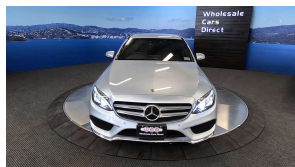

## 2018 Mercedes-Benz C 200 AMG Sports - 11,350 Kms - Grade 4.5 -

<b>Stock ID</b>	17314
<b>Engine</b>	2000 cc
<b>Body</b>	Sedan
<b>Odometer</b>	11,430 km
<b>Interior</b>	Leather
<b>Transmission</b>	Automatic

Welcome to Wholesale Cars Direct.  
WCD is quality, WCD is service, it is who we are.

This is an absolute Premium Spec, totally pristine low K1m grade 4.5 European gem. Comes with autonomous cruise control (DISTRONIC plus), Active blind spot assist, Multi-function sport steering wheel with paddle shift tiptronic, Attention assist (Drowsiness detection) Active lane keep assist, Rear end collision warning, DISTRONIC plus cross support (DTR+Q), Expanded brake assist (BAS+Q) Autonomous brake intervention, Collision minimization brake intervention, Ambient illumination, AMG styling front spoiler - Side skirt, 18" AMG 5 spoke alloys with a brand new set of tyres fitted in NZ, AMG line interior – AMG sports package interior, Dark tinted glass, Heated front seats - Drivers seat with memory