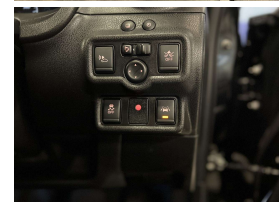

Stock ID	17244
Engine	1200 cc, Hybrid
Body	Hatchback
Odometer	106,790 km
Interior	0
Transmission	Automatic

Welcome to Wholesale Cars Direct.
WCD is quality, WCD is service, it is who we are.

This is an extremely well cared for great spec hybrid Nissan Note. Comes with 360 camera, reverse camera, 15" factory alloy wheels with a brand new set of tires fitted in NZ, Lane departure warning, Proximity keyless entry - Push button start, Stability control, Front collision warning, Bluetooth, 3 Point seat belts for all seats, Climate control, Front/Rear parking sensors, Auto head lights, Isofix car seat anchor points.