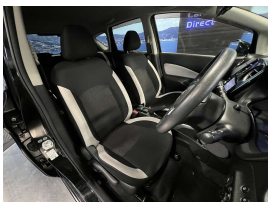

Wholesale Cars Direct

2017 Nissan Note Hybrid - Great Spec - New Tires - WCD Premium

Stock ID	17244
Engine	1200 cc, Hybrid
Body	Hatchback
Odometer	106,790 km
Interior	0
Transmission	Automatic

Welcome to Wholesale Cars Direct.
WCD is quality, WCD is service, it is who we are.

This is an extremely well cared for great spec hybrid Nissan Note. Comes with 360 camera, reverse camera, 15" factory alloy wheels with a brand new set of tires fitted in NZ, Lane departure warning, Proximity keyless entry - Push button start, Stability control, Front collision warning, Bluetooth, 3 Point seat belts for all seats, Climate control, Front/Rear parking sensors, Auto head lights, Isofix car seat anchor points.