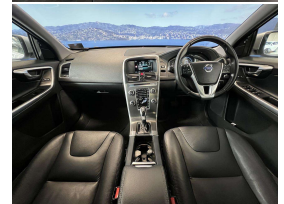

Wholesale Cars Direct

2015 Volvo XC60 T5 SE - Grade 4.5. \$24,600

Vehicle	Odometer	Engine	Seats	Stock ID
Details	50,587 km	2000 cc	-	16015

TRADE IN's

All trade ins can be facilitated here quickly and easily