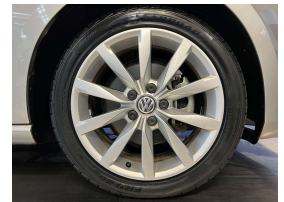

Wholesale Cars Direct

2017 Volkswagen Golf Grade 4.5 \$20,600

Vehicle	Odometer	Engine	Seats	Stock ID
Details	38.147 km	1200 cc	-	16150

TRADE IN's

All trade ins can be facilitated here quickly and easily

FINANCE