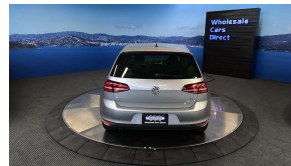

Wholesale Cars Direct

2017 Volkswagen Golf Grade 4.5 \$20,600

Vehicle	Odometer	Engine	Seats	Stock ID
Details	38.147 km	1200 cc	-	16150

TRADE IN's

All trade ins can be facilitated here quickly and easily

FINANCE