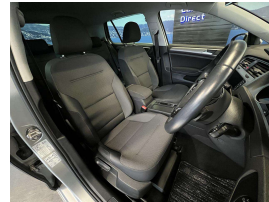

Wholesale Cars Direct

2017 Volkswagen Golf Grade 4.5 \$20,600

Vehicle	Odometer	Engine	Seats	Stock ID
Details	38.147 km	1200 cc	-	16150

TRADE IN's

All trade ins can be facilitated here quickly and easily

FINANCE