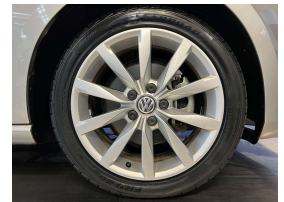

Wholesale Cars Direct

2017 Volkswagen Golf Grade 4.5 \$20,600

| | | | | |
|---------|-----------|---------|-------|----------|
| Vehicle | Odometer | Engine | Seats | Stock ID |
| Details | 38.147 km | 1200 cc | - | 16150 |