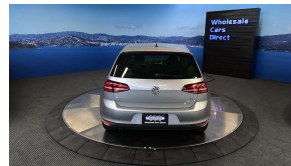

Wholesale Cars Direct

2017 Volkswagen Golf Grade 4.5 \$20,600

| | | | | |
|---------|-----------|---------|-------|----------|
| Vehicle | Odometer | Engine | Seats | Stock ID |
| Details | 38.147 km | 1200 cc | - | 16150 |