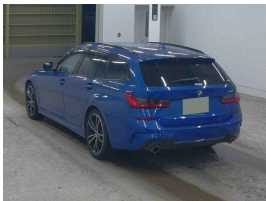

2021 BMW 318i Motorsport - Grade 4.5 - Stunning Estate. $49,990

Stock ID 16692

Engine 2000 cc

Body Station Wagon

Odometer 55,300 km

Interior 0

Transmission Automatic

Welcome to Wholesale Cars Direct.
WCD is quality, WCD is service, it is who we are.

In transit.