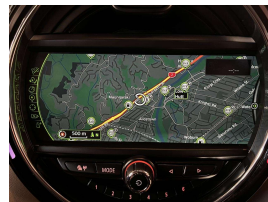

## 2018 Mini Cooper One - Low Kms - Grade 4.5 - Pristine. \$19,990

<b>Stock ID</b>	17183
<b>Engine</b>	1500 cc
<b>Body</b>	Hatchback
<b>Odometer</b>	29,340 km
<b>Interior</b>	Leather
<b>Transmission</b>	Automatic

Welcome to Wholesale Cars Direct.  
WCD is quality, WCD is service, it is who we are.

An absolute premium condition grade 4.5 facelift Mini Cooper One. The brown leather are seat covers over grey cloth trim. Comes with automatic headlights, Automatic wipers, Climate control, Exterior mirror package, Chrome line interior, Factory Bluetooth music streaming, Hands free, 16" alloys, iDrive, Stereo upgraded to NZ spec, NZ Navigation, 3 point safety belts for all seats, Isofix car seat anchor points, 6 Airbags, Proximity key - Push button start.