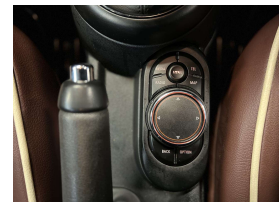

2018 Mini Cooper One - Low Kms - Grade 4.5 - Pristine. $19,990