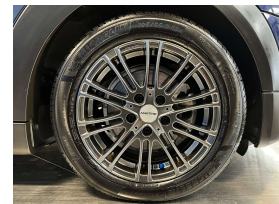

## 2018 Mini Cooper One - Low Kms - Grade 4.5 - Pristine. \$19,990

<b>Stock ID</b>	17183
<b>Engine</b>	1500 cc
<b>Body</b>	Hatchback
<b>Odometer</b>	29,340 km
<b>Interior</b>	Leather
<b>Transmission</b>	Automatic

Welcome to Wholesale Cars Direct.  
WCD is quality, WCD is service, it is who we are.

An absolute premium condition grade 4.5 facelift Mini Cooper One. The brown leather are seat covers over grey cloth trim. Comes with automatic headlights, Automatic wipers, Climate control, Exterior mirror package, Chrome line interior, Factory Bluetooth music streaming, Hands free, 16" alloys, iDrive, Stereo upgraded to NZ spec, NZ Navigation, 3 point safety belts for all seats, Isofix car seat anchor points, 6 Airbags, Proximity key - Push button start.