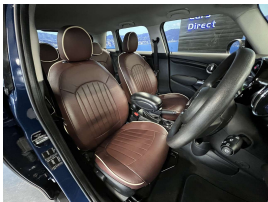

## 2018 Mini Cooper One - Low Kms - Grade 4.5 - Pristine. \$19,990

<b>Stock ID</b>	17183
<b>Engine</b>	1500 cc
<b>Body</b>	Hatchback
<b>Odometer</b>	29,340 km
<b>Interior</b>	Leather
<b>Transmission</b>	Automatic

Welcome to Wholesale Cars Direct.  
WCD is quality, WCD is service, it is who we are.

An absolute premium condition grade 4.5 facelift Mini Cooper One. The brown leather are seat covers over grey cloth trim. Comes with automatic headlights, Automatic wipers, Climate control, Exterior mirror package, Chrome line interior, Factory Bluetooth music streaming, Hands free, 16" alloys, iDrive, Stereo upgraded to NZ spec, NZ Navigation, 3 point safety belts for all seats, Isofix car seat anchor points, 6 Airbags, Proximity key - Push button start.