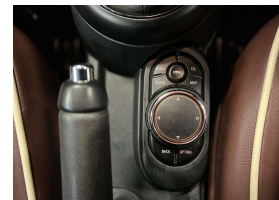

Wholesale Cars Direct

2018 Mini Cooper One - Low Kms - Grade 4.5 - Pristine. \$18,990

Stock ID	17183
Engine	1500 cc
Body	Hatchback
Odometer	29,340 km
Interior	Leather
Transmission	Automatic

Welcome to Wholesale Cars Direct.
WCD is quality, WCD is service, it is who we are.

An absolute premium condition grade 4.5 facelift Mini Cooper One. The brown leather are seat covers over grey cloth trim. Comes with automatic headlights, Automatic wipers, Climate control, Exterior mirror package, Chrome line interior, Factory Bluetooth music streaming, Hands free, 16" alloys, iDrive, Stereo upgraded to NZ spec, NZ Navigation, 3 point safety belts for all seats, Isofix car seat anchor points, 6 Airbags, Proximity key - Push button start.