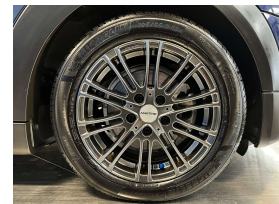

Wholesale Cars Direct

2018 Mini Cooper One - Low Kms - Grade 4.5 - Pristine. \$18,990

Stock ID	17183
Engine	1500 cc
Body	Hatchback
Odometer	29,340 km
Interior	Leather
Transmission	Automatic

Welcome to Wholesale Cars Direct.
WCD is quality, WCD is service, it is who we are.

An absolute premium condition grade 4.5 facelift Mini Cooper One. The brown leather are seat covers over grey cloth trim. Comes with automatic headlights, Automatic wipers, Climate control, Exterior mirror package, Chrome line interior, Factory Bluetooth music streaming, Hands free, 16" alloys, iDrive, Stereo upgraded to NZ spec, NZ Navigation, 3 point safety belts for all seats, Isofix car seat anchor points, 6 Airbags, Proximity key - Push button start.