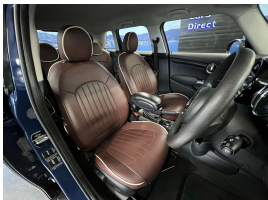

Wholesale Cars Direct

2018 Mini Cooper One - Low Kms - Grade 4.5 - Pristine. \$18,990

Stock ID	17183
Engine	1500 cc
Body	Hatchback
Odometer	29,340 km
Interior	Leather
Transmission	Automatic

Welcome to Wholesale Cars Direct.
WCD is quality, WCD is service, it is who we are.

An absolute premium condition grade 4.5 facelift Mini Cooper One. The brown leather are seat covers over grey cloth trim. Comes with automatic headlights, Automatic wipers, Climate control, Exterior mirror package, Chrome line interior, Factory Bluetooth music streaming, Hands free, 16" alloys, iDrive, Stereo upgraded to NZ spec, NZ Navigation, 3 point safety belts for all seats, Isofix car seat anchor points, 6 Airbags, Proximity key - Push button start.