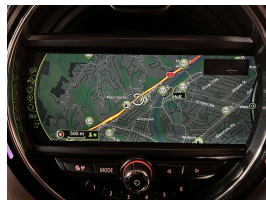

Wholesale Cars Direct

2018 Mini Cooper One - Low Kms - Grade 4.5 - Pristine. \$18,990

Stock ID	17183
Engine	1500 cc
Body	Hatchback
Odometer	29,340 km
Interior	Leather
Transmission	Automatic

Welcome to Wholesale Cars Direct.
WCD is quality, WCD is service, it is who we are.

An absolute premium condition grade 4.5 facelift Mini Cooper One. The brown leather are seat covers over grey cloth trim. Comes with automatic headlights, Automatic wipers, Climate control, Exterior mirror package, Chrome line interior, Factory Bluetooth music streaming, Hands free, 16" alloys, iDrive, Stereo upgraded to NZ spec, NZ Navigation, 3 point safety belts for all seats, Isofix car seat anchor points, 6 Airbags, Proximity key - Push button start.