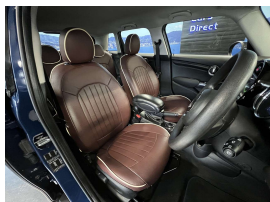

Wholesale Cars Direct

2018 Mini Cooper One - Low Kms - Grade 4.5 - Pristine. \$18,990

Stock ID 17183

Engine 1500 cc

Body Hatchback

Odometer 29,340 km

Interior Leather

Transmission Automatic

Welcome to Wholesale Cars Direct.
WCD is quality, WCD is service, it is who we are.

An absolute premium condition grade 4.5 facelift Mini Cooper One. The brown leather are seat covers over grey cloth trim. Comes with automatic headlights, Automatic wipers, Climate control, Exterior mirror package, Chrome line interior, Factory Bluetooth music streaming, Hands free, 16" alloys, iDrive, Stereo upgraded to NZ spec, NZ Navigation, 3 point safety belts for all seats, Isofix car seat anchor points, 6 Airbags, Proximity key - Push button start.