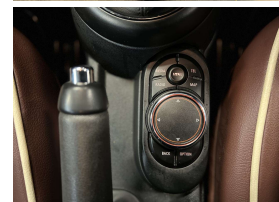

2018 Mini Cooper One - Low Kms - Grade 4.5 - Pristine. $18,990

Stock ID 17183

Engine 1500 cc

Body Hatchback

Odometer 29,340 km

Interior Leather

Transmission Automatic

Welcome to Wholesale Cars Direct.
WCD is quality, WCD is service, it is who we are.

An absolute premium condition grade 4.5 facelift Mini Cooper One. The brown leather are seat covers over grey cloth trim. Comes with automatic headlights, Automatic wipers, Climate control, Exterior mirror package, Chrome line interior, Factory Bluetooth music streaming, Hands free, 16" alloys, iDrive, Stereo upgraded to NZ spec, NZ Navigation, 3 point safety belts for all seats, Isofix car seat anchor points, 6 Airbags, Proximity key - Push button start.