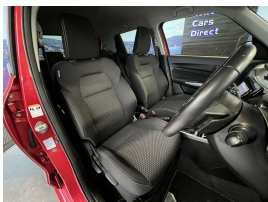

## 2017 Suzuki Swift Hybrid RS - Wireless Apple Car Play - New Tires -

<b>Stock ID</b>	17516
<b>Engine</b>	1200 cc, Hybrid
<b>Body</b>	Hatchback
<b>Odometer</b>	62,670 km
<b>Interior</b>	0
<b>Transmission</b>	Automatic

Welcome to Wholesale Cars Direct.  
WCD is quality, WCD is service, it is who we are.

Another pristine grade 4.5 vehicle bought to NZ by WCD. We specialise in real quality. Hybrid RS Package comes with sport bolstered front seats, Radar cruise control, Front collision warning system, Lane departure warning, Paddle shift tiptronic, Heated drivers seat, Proximity key - Push button start, Climate air conditioning, Split folding rear seats, Traction control, Factory 16" 2 tone factory alloy wheels with a brand new set of tires fitted in NZ, reverse camera, 6 airbags, Isofix car seat anchor points for all seats, Wireless Apple Car Play stereo installed in NZ, Bluetooth.