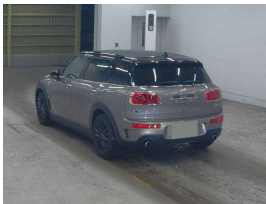

Wholesale Cars Direct

2017 Mini Clubman Cooper S Turbo - Hot Look - Grade 4.5 - Premium

Stock ID 17200
Engine 2000 cc
Body Hatchback
Odometer 64,771 km
Interior 0
Transmission Automatic

Welcome to Wholesale Cars Direct.
WCD is quality, WCD is service, it is who we are.