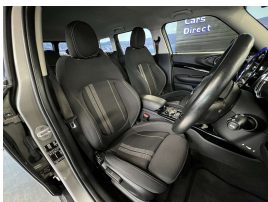

Wholesale Cars Direct

2017 Mini Clubman Cooper S Turbo - Hot Look - Grade 4.5 - Premium

Stock ID	17200
Engine	2000 cc
Body	Hatchback
Odometer	64,890 km
Interior	0
Transmission	Automatic

Welcome to Wholesale Cars Direct.
WCD is quality, WCD is service, it is who we are.

Another great example of excellence that WCD is known nationally for. A premium grade 4.5 Clubman Cooper S. Comes with performance control, Comfort access, Exterior mirror package, Sports front seats, Mini excitement package, Mini drive modes, Park distance control, Driving assistant, Cruise control, Front end collision warning, Lights package, LED headlights, Pepper package, 17" Factory net spoke alloys with a brand new set of tires fitted in NZ, Dual side climate control, Bluetooth, 3 point seat belts for all seats, 8 air bags, Automatic wipers, Auto headlights, Isofix car seat anchor points, Reverse camera, Rear parking sensors, Stability control, Stereo upgraded to NZ spec, Proximity key - Push button start,