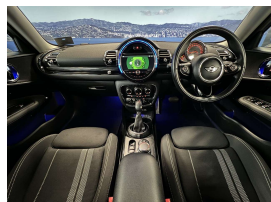

Wholesale Cars Direct

2017 Mini Clubman Cooper S Turbo - Hot Look - Grade 4.5 - Premium

Stock ID	17200
Engine	2000 cc
Body	Hatchback
Odometer	64,890 km
Interior	0
Transmission	Automatic

Welcome to Wholesale Cars Direct.
WCD is quality, WCD is service, it is who we are.

Another great example of excellence that WCD is known nationally for. A premium grade 4.5 Clubman Cooper S. Comes with performance control, Comfort access, Exterior mirror package, Sports front seats, Mini excitement package, Mini drive modes, Park distance control, Driving assistant, Cruise control, Front end collision warning, Lights package, LED headlights, Pepper package, 17" Factory net spoke alloys with a brand new set of tires fitted in NZ, Dual side climate control, Bluetooth, 3 point seat belts for all seats, 8 air bags, Automatic wipers, Auto headlights, Isofix car seat anchor points, Reverse camera, Rear parking sensors, Stability control, Stereo upgraded to NZ spec, Proximity key - Push button start,