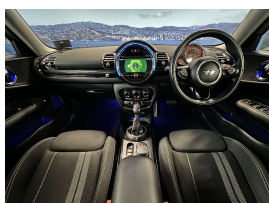

Wholesale Cars Direct

2017 Mini Clubman Cooper S Turbo - Hot Look - Grade 4.5 - Premium

Stock ID	17200
Engine	2000 cc
Body	Hatchback
Odometer	64,890 km
Interior	0
Transmission	Automatic

Welcome to Wholesale Cars Direct.
WCD is quality, WCD is service, it is who we are.

Another great example of excellence that WCD is known nationally for. A premium grade 4.5 Clubman Cooper S. Comes with performance control, Comfort access, Exterior mirror package, Sports front seats, Mini excitement package, Mini drive modes, Park distance control, Driving assistant, Cruise control, Front end collision warning, Lights package, LED headlights, Pepper package, 17" Factory net spoke alloys with a brand new set of tires fitted in NZ, Dual side climate control, Bluetooth, 3 point seat belts for all seats, 8 air bags, Automatic wipers, Auto headlights, Isofix car seat anchor points, Reverse camera, Rear parking sensors, Stability control, Stereo upgraded to NZ spec, Proximity key - Push button start,