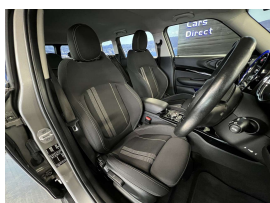

Wholesale Cars Direct

2017 Mini Clubman Cooper S Turbo - Hot Look - Grade 4.5 - Premium

Stock ID	17200
Engine	2000 cc
Body	Hatchback
Odometer	64,890 km
Interior	0
Transmission	Automatic

Welcome to Wholesale Cars Direct.
WCD is quality, WCD is service, it is who we are.

Another great example of excellence that WCD is known nationally for. A premium grade 4.5 Clubman Cooper S. Comes with performance control, Comfort access, Exterior mirror package, Sports front seats, Mini excitement package, Mini drive modes, Park distance control, Driving assistant, Cruise control, Front end collision warning, Lights package, LED headlights, Pepper package, 17" Factory net spoke alloys with a brand new set of tires fitted in NZ, Dual side climate control, Bluetooth, 3 point seat belts for all seats, 8 air bags, Automatic wipers, Auto headlights, Isofix car seat anchor points, Reverse camera, Rear parking sensors, Stability control, Stereo upgraded to NZ spec, Proximity key - Push button start,