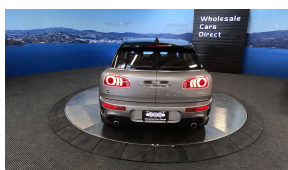

## 2017 Mini Clubman Cooper S Turbo - Hot Look - Grade 4.5 - Premium

<b>Stock ID</b>	17200
<b>Engine</b>	2000 cc, Internal Combustion
<b>Body</b>	Hatchback
<b>Odometer</b>	64,890 km
<b>Interior</b>	0
<b>Transmission</b>	Automatic

Welcome to Wholesale Cars Direct.  
WCD is quality, WCD is service, it is who we are.

Another great example of excellence that WCD is known nationally for. A premium grade 4.5 Clubman Cooper S. Comes with performance control, Comfort access, Exterior mirror package, Sports front seats, Mini excitement package, Mini drive modes, Park distance control, Driving assistant, Cruise control, Front end collision warning, Lights package, LED headlights, Pepper package, 17" Factory net spoke alloys with a brand new set of tires fitted in NZ, Dual side climate control, Bluetooth, 3 point seat belts for all seats, 8 air bags, Automatic wipers, Auto headlights, Isofix car seat anchor points, Reverse camera, Rear parking sensors, Stability control, Stereo upgraded to NZ spec, Proximity key - Push button start,