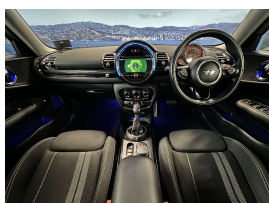

## 2017 Mini Clubman Cooper S Turbo - Hot Look - Grade 4.5 - Premium

<b>Stock ID</b>	17200
<b>Engine</b>	2000 cc, Internal Combustion
<b>Body</b>	Hatchback
<b>Odometer</b>	64,890 km
<b>Interior</b>	0
<b>Transmission</b>	Automatic

Welcome to Wholesale Cars Direct.  
WCD is quality, WCD is service, it is who we are.

Another great example of excellence that WCD is known nationally for. A premium grade 4.5 Clubman Cooper S. Comes with performance control, Comfort access, Exterior mirror package, Sports front seats, Mini excitement package, Mini drive modes, Park distance control, Driving assistant, Cruise control, Front end collision warning, Lights package, LED headlights, Pepper package, 17" Factory net spoke alloys with a brand new set of tires fitted in NZ, Dual side climate control, Bluetooth, 3 point seat belts for all seats, 8 air bags, Automatic wipers, Auto headlights, Isofix car seat anchor points, Reverse camera, Rear parking sensors, Stability control, Stereo upgraded to NZ spec, Proximity key - Push button start,