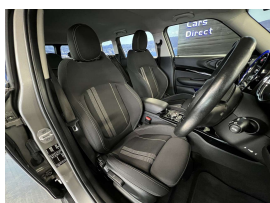

## 2017 Mini Clubman Cooper S Turbo - Hot Look - Grade 4.5 - Premium

<b>Stock ID</b>	17200
<b>Engine</b>	2000 cc, Internal Combustion
<b>Body</b>	Hatchback
<b>Odometer</b>	64,890 km
<b>Interior</b>	0
<b>Transmission</b>	Automatic

Welcome to Wholesale Cars Direct.  
WCD is quality, WCD is service, it is who we are.

Another great example of excellence that WCD is known nationally for. A premium grade 4.5 Clubman Cooper S. Comes with performance control, Comfort access, Exterior mirror package, Sports front seats, Mini excitement package, Mini drive modes, Park distance control, Driving assistant, Cruise control, Front end collision warning, Lights package, LED headlights, Pepper package, 17" Factory net spoke alloys with a brand new set of tires fitted in NZ, Dual side climate control, Bluetooth, 3 point seat belts for all seats, 8 air bags, Automatic wipers, Auto headlights, Isofix car seat anchor points, Reverse camera, Rear parking sensors, Stability control, Stereo upgraded to NZ spec, Proximity key - Push button start,