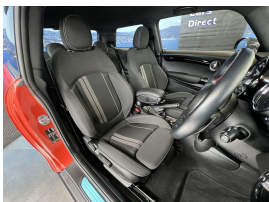

Wholesale Cars Direct

2019 Mini Cooper Facelift SD - NZ Nav - BIG Spec - Grade 4.5. \$17,990

Stock ID	16930
Engine	2000 cc
Body	Hatchback
Odometer	71,540 km
Interior	0
Transmission	Automatic

Welcome to Wholesale Cars Direct.
WCD is quality, WCD is service, it is who we are.

An absolute premium condition facelift Cooper SD. Comes with 17" factory alloys fitted with a brand new set of tyres fitted in NZ, Front end collision warning, Leather multi function sports steering wheel with paddle shift tiptronic, Automatic headlights, Automatic wipers, Dual side climate control, Performance control, Sports front seats, Mini excitement package, Lights package, Mini driving modes, Park distance control, Active cruise control, L E D Headlights, Front/Rear parking sensors, Driving assistant, Factory Bluetooth music streaming, Hands free, Reverse camera, iDrive, Stereo upgraded to NZ spec, NZ Navigation, 3 point safety belts for all seats, Isofix car seat anchor points, 6 Airbags.