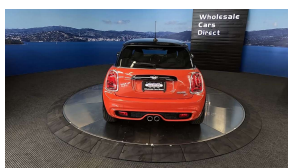

Wholesale Cars Direct

2019 Mini Cooper Facelift SD - NZ Nav - BIG Spec - Grade 4.5. \$15,990

Stock ID	16930
Engine	2000 cc
Body	Hatchback
Odometer	71,540 km
Interior	0
Transmission	Automatic

Welcome to Wholesale Cars Direct.
WCD is quality, WCD is service, it is who we are.

An absolute premium condition facelift Cooper SD. Comes with 17" factory alloys fitted with a brand new set of tyres fitted in NZ, Front end collision warning, Leather multi function sports steering wheel with paddle shift tiptronic, Automatic headlights, Automatic wipers, Dual side climate control, Performance control, Sports front seats, Mini excitement package, Lights package, Mini driving modes, Park distance control, Active cruise control, L E D Headlights, Front/Rear parking sensors, Driving assistant, Factory Bluetooth music streaming, Hands free, Reverse camera, iDrive, Stereo upgraded to NZ spec, NZ Navigation, 3 point safety belts for all seats, Isofix car seat anchor points, 6 Airbags.