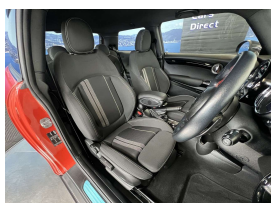

Wholesale Cars Direct

2019 Mini Cooper Facelift SD - NZ Nav - BIG Spec - Grade 4.5. \$15,990

Stock ID	16930
Engine	2000 cc
Body	Hatchback
Odometer	71,540 km
Interior	0
Transmission	Automatic

Welcome to Wholesale Cars Direct.
WCD is quality, WCD is service, it is who we are.

An absolute premium condition facelift Cooper SD. Comes with 17" factory alloys fitted with a brand new set of tyres fitted in NZ, Front end collision warning, Leather multi function sports steering wheel with paddle shift tiptronic, Automatic headlights, Automatic wipers, Dual side climate control, Performance control, Sports front seats, Mini excitement package, Lights package, Mini driving modes, Park distance control, Active cruise control, L E D Headlights, Front/Rear parking sensors, Driving assistant, Factory Bluetooth music streaming, Hands free, Reverse camera, iDrive, Stereo upgraded to NZ spec, NZ Navigation, 3 point safety belts for all seats, Isofix car seat anchor points, 6 Airbags.