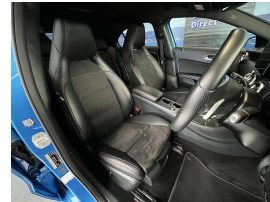

Wholesale Cars Direct

2017 Mercedes-Benz A 180 AMG Sport - Grade 5 A - NZ Nav &

Vehicle	Odometer	Engine	Seats	Stock ID
Details	28.300 km	1600 cc	-	15780

TRADE IN's

All trade ins can be facilitated here quickly and easily