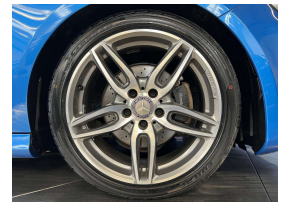

Wholesale Cars Direct

2017 Mercedes-Benz A 180 AMG Sport - Grade 5 A - NZ Nav &

Vehicle	Odometer	Engine	Seats	Stock ID
Details	28.300 km	1600 cc	-	15780

TRADE IN's

All trade ins can be facilitated here quickly and easily