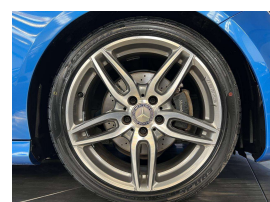

## 2017 Mercedes-Benz A 180 AMG Sport - Grade 5 A - NZ Nav &

Vehicle	Odometer	Engine	Seats	Stock ID
Details	28.300 km	1600 cc	-	15780