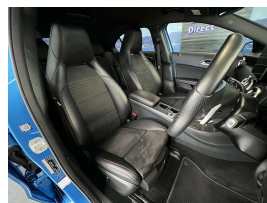

## 2017 Mercedes-Benz A 180 AMG Sport - Grade 5 A - NZ Nav &

Vehicle	Odometer	Engine	Seats	Stock ID
Details	28.300 km	1600 cc	-	15780