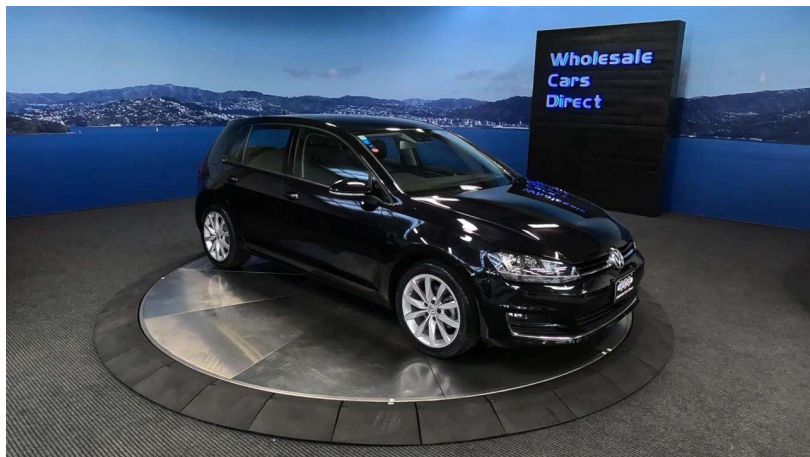

Wholesale Cars Direct

2014 Volkswagen Golf 1.4TSI Highline - 29400 klms - NZ

Vehicle	Odometer	Engine	Seats	Stock ID
Details	29.400 km	1400 cc	-	15536

TRADE IN's

All trade ins can be facilitated here quickly and easily