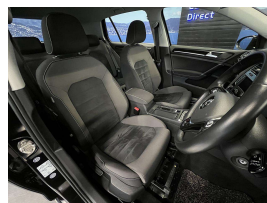

Wholesale Cars Direct

2014 Volkswagen Golf 1.4TSI Highline - 29400 klms - NZ

Vehicle	Odometer	Engine	Seats	Stock ID
Details	29.400 km	1400 cc	-	15536

TRADE IN's

All trade ins can be facilitated here quickly and easily