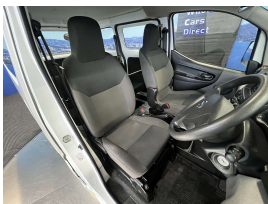

Wholesale Cars Direct

2020 Nissan NV200 5 Door - 5 Seater - Emergency Brake. \$18,990

Stock ID	17001
Engine	1600 cc
Body	Van
Odometer	89,660 km
Interior	0
Transmission	Automatic

Welcome to Wholesale Cars Direct.
WCD is quality, WCD is service, it is who we are.

Great spec for what is normally a very basic van. Extremely well looked after. Comes with Forward collision warning, Lane departure warning, Air conditioning, Auto headlights, Central locking, Twin sliding rear doors, Electronic stability control. The internal rear floor can take a full size pallet up to 1.36m high & 739kg in weight. A total load space of 4.2 cubic metres. Equipped with the 1.6 litre engine.