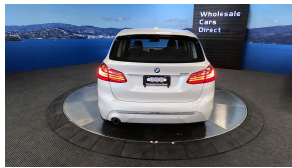

Wholesale Cars Direct

2019 BMW 218i Facelift Active Tourer Luxury - Leather - Grade 4.5.

Stock ID	17263
Engine	1500 cc
Body	Hatchback
Odometer	31,850 km
Interior	0
Transmission	Automatic

Welcome to Wholesale Cars Direct.
WCD is quality, WCD is service, it is who we are.

An absolute pristine grade 4.5 luxury European hatch, Big spec. Comes with stereo upgraded to NZ spec, NZ Navigation, Wireless Apple CarPlay, Sports leather multi function steering wheel, Performance control, Driving assistant, Front collision warning, Lights package, Park distant control, Park assistant, Lane departure warning, Comfort access, Automatic tail gate, 17" factory alloy wheels with a brand new set of tires fitted in NZ, Factory Bluetooth, Motorsport suspension, L E D headlights, 8 Airbags, Heated electric front seats drivers seat with memory function, Proximity key - Push button start, iDrive, Front/Rear parking sensors, Reverse camera, Full leather interior.