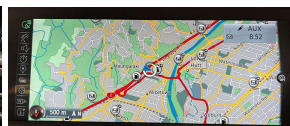

Wholesale Cars Direct

2019 BMW 218i Facelift Active Tourer Luxury - Leather - Grade 4.5.

Stock ID	17263
Engine	1500 cc
Body	Hatchback
Odometer	31,850 km
Interior	0
Transmission	Automatic

Welcome to Wholesale Cars Direct.
WCD is quality, WCD is service, it is who we are.

An absolute pristine grade 4.5 luxury European hatch, Big spec. Comes with stereo upgraded to NZ spec, NZ Navigation, Wireless Apple CarPlay, Sports leather multi function steering wheel, Performance control, Driving assistant, Front collision warning, Lights package, Park distant control, Park assistant, Lane departure warning, Comfort access, Automatic tail gate, 17" factory alloy wheels with a brand new set of tires fitted in NZ, Factory Bluetooth, Motorsport suspension, L E D headlights, 8 Airbags, Heated electric front seats drivers seat with memory function, Proximity key - Push button start, iDrive, Front/Rear parking sensors, Reverse camera, Full leather interior.