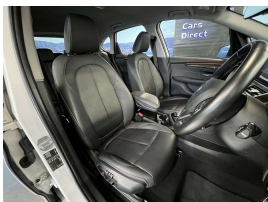

Wholesale Cars Direct

2019 BMW 218i Facelift Active Tourer Luxury - Leather - Grade 4.5.

Stock ID	17263
Engine	1500 cc
Body	Hatchback
Odometer	31,850 km
Interior	0
Transmission	Automatic

Welcome to Wholesale Cars Direct.
WCD is quality, WCD is service, it is who we are.

An absolute pristine grade 4.5 luxury European hatch, Big spec. Comes with stereo upgraded to NZ spec, NZ Navigation, Wireless Apple CarPlay, Sports leather multi function steering wheel, Performance control, Driving assistant, Front collision warning, Lights package, Park distant control, Park assistant, Lane departure warning, Comfort access, Automatic tail gate, 17" factory alloy wheels with a brand new set of tires fitted in NZ, Factory Bluetooth, Motorsport suspension, L E D headlights, 8 Airbags, Heated electric front seats drivers seat with memory function, Proximity key - Push button start, iDrive, Front/Rear parking sensors, Reverse camera, Full leather interior.