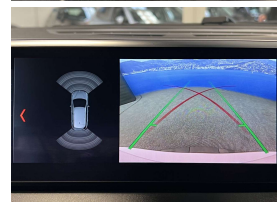

Wholesale Cars Direct

2019 BMW 218i Facelift Active Tourer Luxury - Leather - Grade 4.5.

Stock ID	17263
Engine	1500 cc
Body	Hatchback
Odometer	31,850 km
Interior	0
Transmission	Automatic

Welcome to Wholesale Cars Direct.
WCD is quality, WCD is service, it is who we are.

An absolute pristine grade 4.5 luxury European hatch, Big spec. Comes with stereo upgraded to NZ spec, NZ Navigation, Wireless Apple CarPlay, Sports leather multi function steering wheel, Performance control, Driving assistant, Front collision warning, Lights package, Park distant control, Park assistant, Lane departure warning, Comfort access, Automatic tail gate, 17" factory alloy wheels with a brand new set of tires fitted in NZ, Factory Bluetooth, Motorsport suspension, L E D headlights, 8 Airbags, Heated electric front seats drivers seat with memory function, Proximity key - Push button start, iDrive, Front/Rear parking sensors, Reverse camera, Full leather interior.