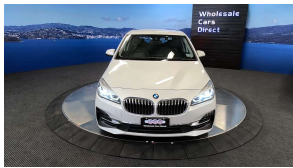

Wholesale Cars Direct

2019 BMW 218i Facelift Active Tourer Luxury - Leather - Grade 4.5.

Stock ID	17263
Engine	1500 cc
Body	Hatchback
Odometer	31,850 km
Interior	0
Transmission	Automatic

Welcome to Wholesale Cars Direct.
WCD is quality, WCD is service, it is who we are.

An absolute pristine grade 4.5 luxury European hatch, Big spec. Comes with stereo upgraded to NZ spec, NZ Navigation, Wireless Apple CarPlay, Sports leather multi function steering wheel, Performance control, Driving assistant, Front collision warning, Lights package, Park distant control, Park assistant, Lane departure warning, Comfort access, Automatic tail gate, 17" factory alloy wheels with a brand new set of tires fitted in NZ, Factory Bluetooth, Motorsport suspension, L E D headlights, 8 Airbags, Heated electric front seats drivers seat with memory function, Proximity key - Push button start, iDrive, Front/Rear parking sensors, Reverse camera, Full leather interior.