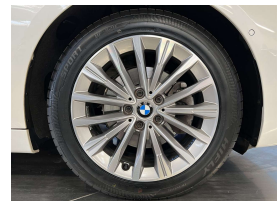

Wholesale Cars Direct

2019 BMW 218i Facelift Active Tourer Luxury - Leather - Grade 4.5.

Stock ID	17263
Engine	1500 cc
Body	Hatchback
Odometer	31,850 km
Interior	0
Transmission	Automatic

Welcome to Wholesale Cars Direct.
WCD is quality, WCD is service, it is who we are.

An absolute pristine grade 4.5 luxury European hatch, Big spec. Comes with stereo upgraded to NZ spec, NZ Navigation, Wireless Apple CarPlay, Sports leather multi function steering wheel, Performance control, Driving assistant, Front collision warning, Lights package, Park distant control, Park assistant, Lane departure warning, Comfort access, Automatic tail gate, 17" factory alloy wheels with a brand new set of tires fitted in NZ, Factory Bluetooth, Motorsport suspension, L E D headlights, 8 Airbags, Heated electric front seats drivers seat with memory function, Proximity key - Push button start, iDrive, Front/Rear parking sensors, Reverse camera, Full leather interior.