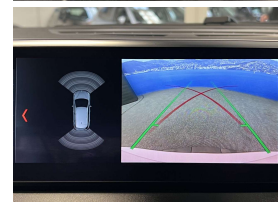

Stock ID	17263
Engine	1500 cc
Body	Hatchback
Odometer	31,850 km
Interior	0
Transmission	Automatic

Welcome to Wholesale Cars Direct.
WCD is quality, WCD is service, it is who we are.

An absolute pristine grade 4.5 luxury European hatch, Big spec. Comes with stereo upgraded to NZ spec, NZ Navigation, Wireless Apple CarPlay, Sports leather multi function steering wheel, Performance control, Driving assistant, Front collision warning, Lights package, Park distant control, Park assistant, Lane departure warning, Comfort access, Automatic tail gate, 17" factory alloy wheels with a brand new set of tires fitted in NZ, Factory Bluetooth, Motorsport suspension, L E D headlights, 8 Airbags, Heated electric front seats drivers seat with memory function, Proximity key - Push button start, iDrive, Front/Rear parking sensors, Reverse camera, Full leather interior.