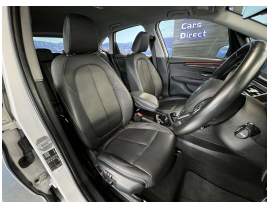

Wholesale Cars Direct

2019 BMW 218i Facelift Active Tourer Luxury - Leather - Grade 4.5.

Stock ID	17263
Engine	1500 cc
Body	Hatchback
Odometer	31,850 km
Interior	0
Transmission	Automatic

Welcome to Wholesale Cars Direct.
WCD is quality, WCD is service, it is who we are.

An absolute pristine grade 4.5 luxury European hatch, Big spec. Comes with stereo upgraded to NZ spec, NZ Navigation, Wireless Apple CarPlay, Sports leather multi function steering wheel, Performance control, Driving assistant, Front collision warning, Lights package, Park distant control, Park assistant, Lane departure warning, Comfort access, Automatic tail gate, 17" factory alloy wheels with a brand new set of tires fitted in NZ, Factory Bluetooth, Motorsport suspension, L E D headlights, 8 Airbags, Heated electric front seats drivers seat with memory function, Proximity key - Push button start, iDrive, Front/Rear parking sensors, Reverse camera, Full leather interior.